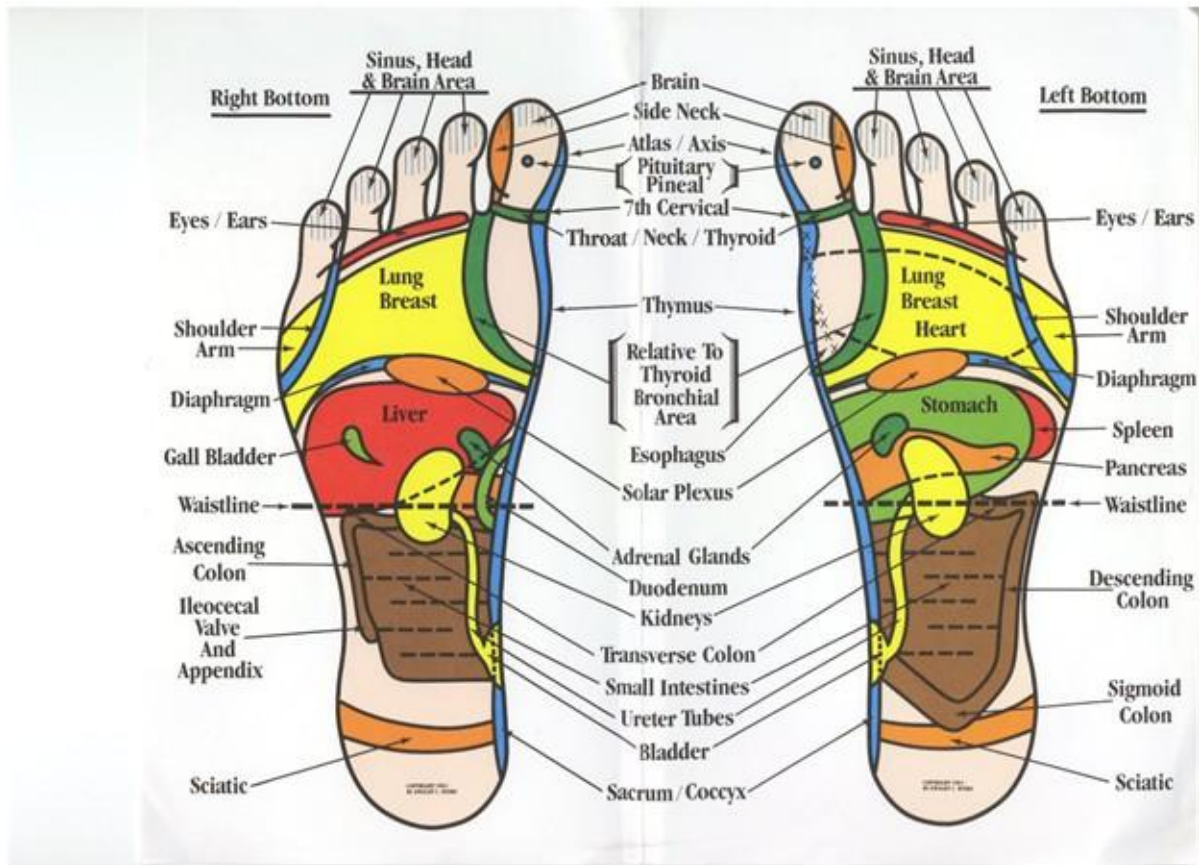

## Reflexology Points on the Soles of Your Feet

The Kidney point on the sole of your foot is located in the very center. The adrenals are up a little and toward the inside of the foot. Massage each day to further support your kidneys and adrenals.

The kidney points on the hand are located around the fleshy part below your thumb, toward the middle. The adrenals are just above moving toward your thumb. See diagram below.

# Reflexology Points on Your Hands